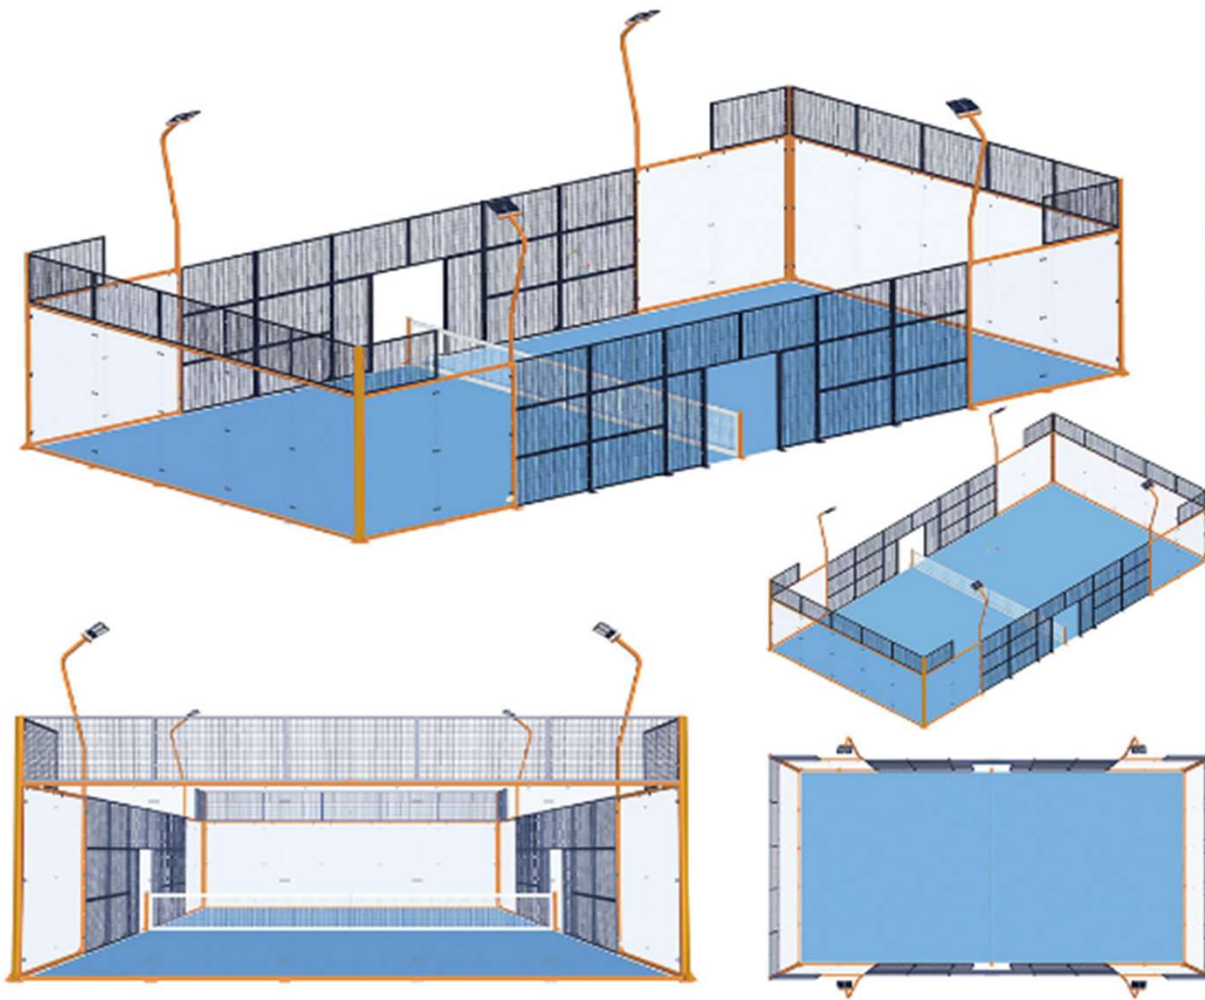

# Padel Court in school (Now Approved game by Mumbai School Sports Association)

## Summary of Court

- 1. Size: 20m\*10m (L\*W)
- 2. Component:
  - 2.1 Column and Mesh
  - 2.2 Tempered Glass
  - 2.3 Artificial Turf
  - 2.4 Light System
  - 2.5 Pole with net